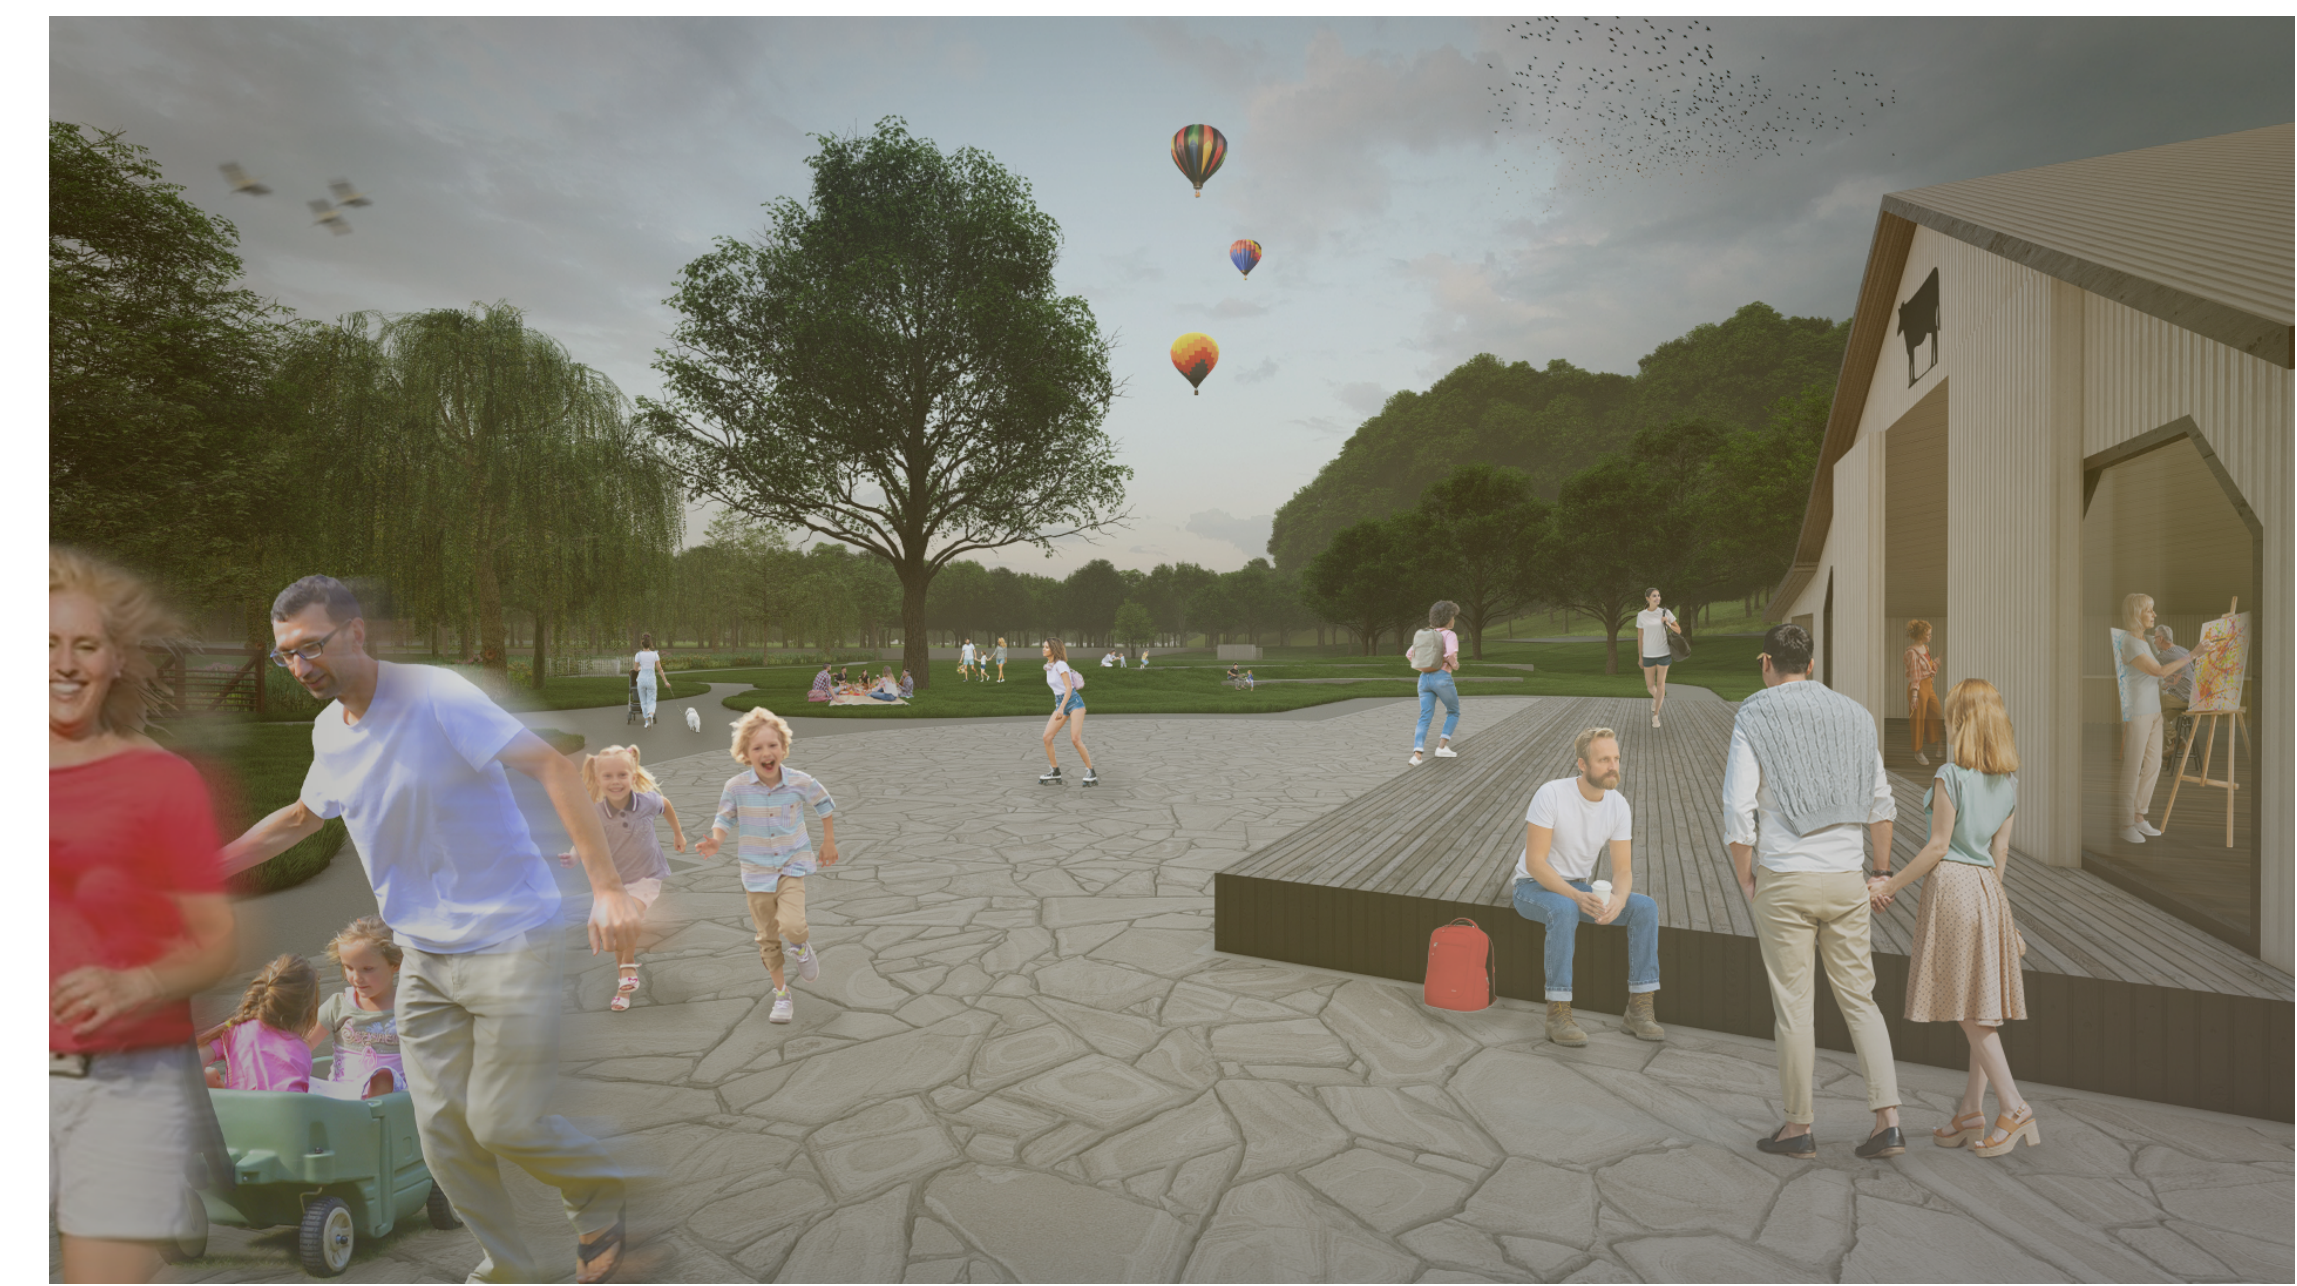

Stream Overlook
Single Creek Trail Overlook, Florida

Pedestrian Stream Crossing
Armler-Lurken Connector Trail Duck Creek Bridge, Ohio

Limestone Benches
Truckee Downtown Park, California

Steps and Seating Plaza
Lauberga Amphitheater, California

Ellettsville Heritage Center at Stewart Park - Concept Design

Scale: 1" = 40'-0"

An initiative of the Envision Ellettsville Vision Plan

Ellettsville Heritage Center at Stewart Park - Concept Design - Bird's Eye View

Jack's Defeat Creek

Stream Overlook

Ellettsville Heritage Center

Public Art Installation

View From Stream Crossing

View From Seat Walls

View From Parking Entrance

Ellettsville Heritage Center at Stewart Park - Concept Design - Heritage Center Plaza